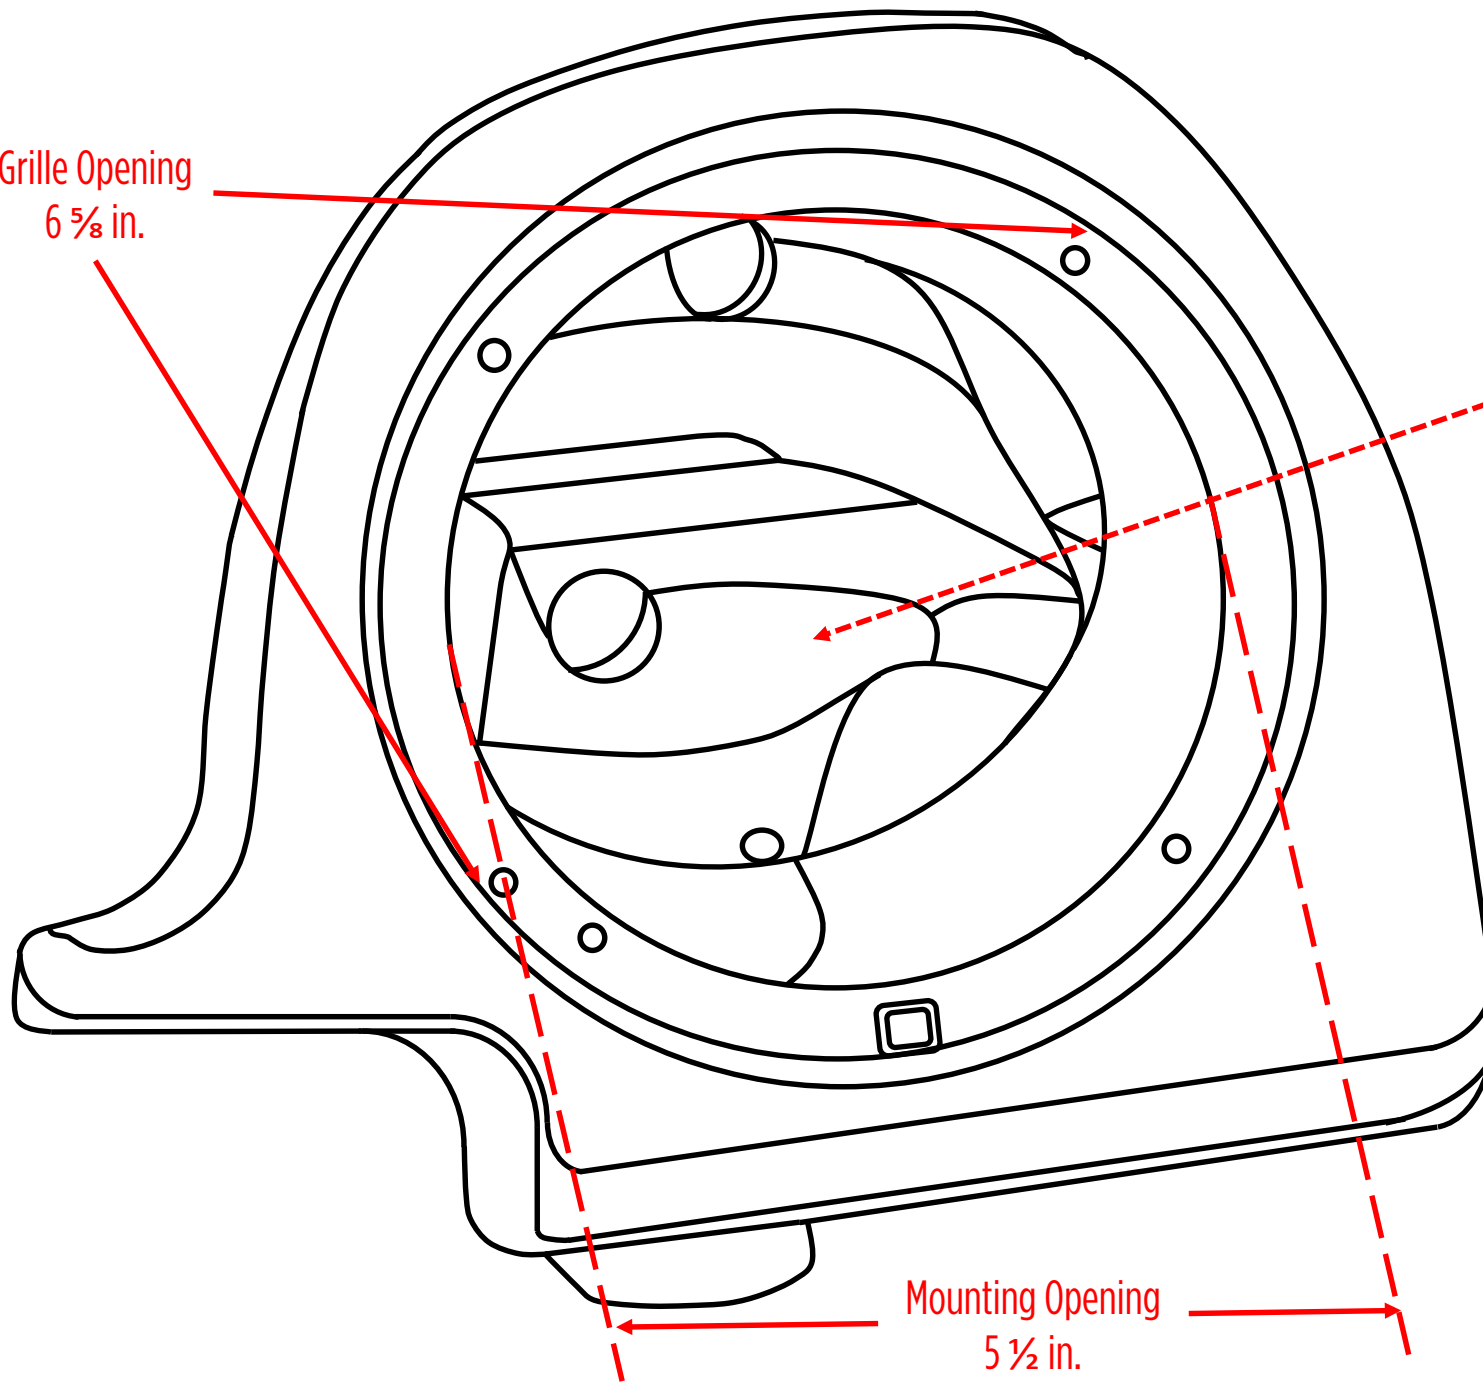

Grille Opening
6 ⁵/₈ in.

Mounting Depth
3 ¹/₄ in.

Mounting Opening
5 ¹/₂ in.